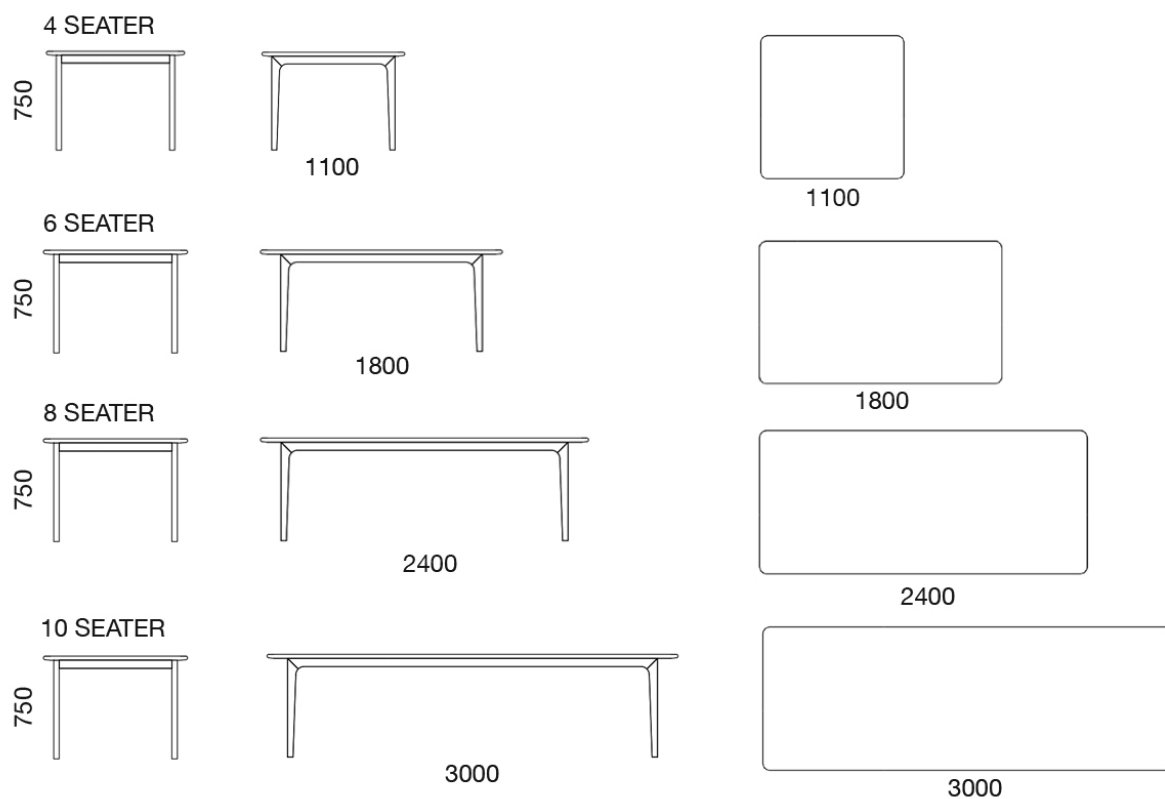

nook™

Furniture made for your environment

LINCOLN

CONSTRUCTION

Solid timber frame - American Oak, American Walnut, Baked Oak or Victorian Ash
0% clear matt finish

LINCOLN

DIMENSIONS

TIMBER PALETTE