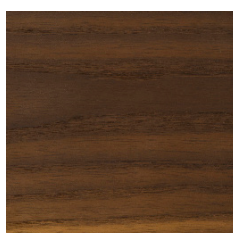

LINCOLN

DIMENSIONS

TIMBER PALETTE

Baked Oak